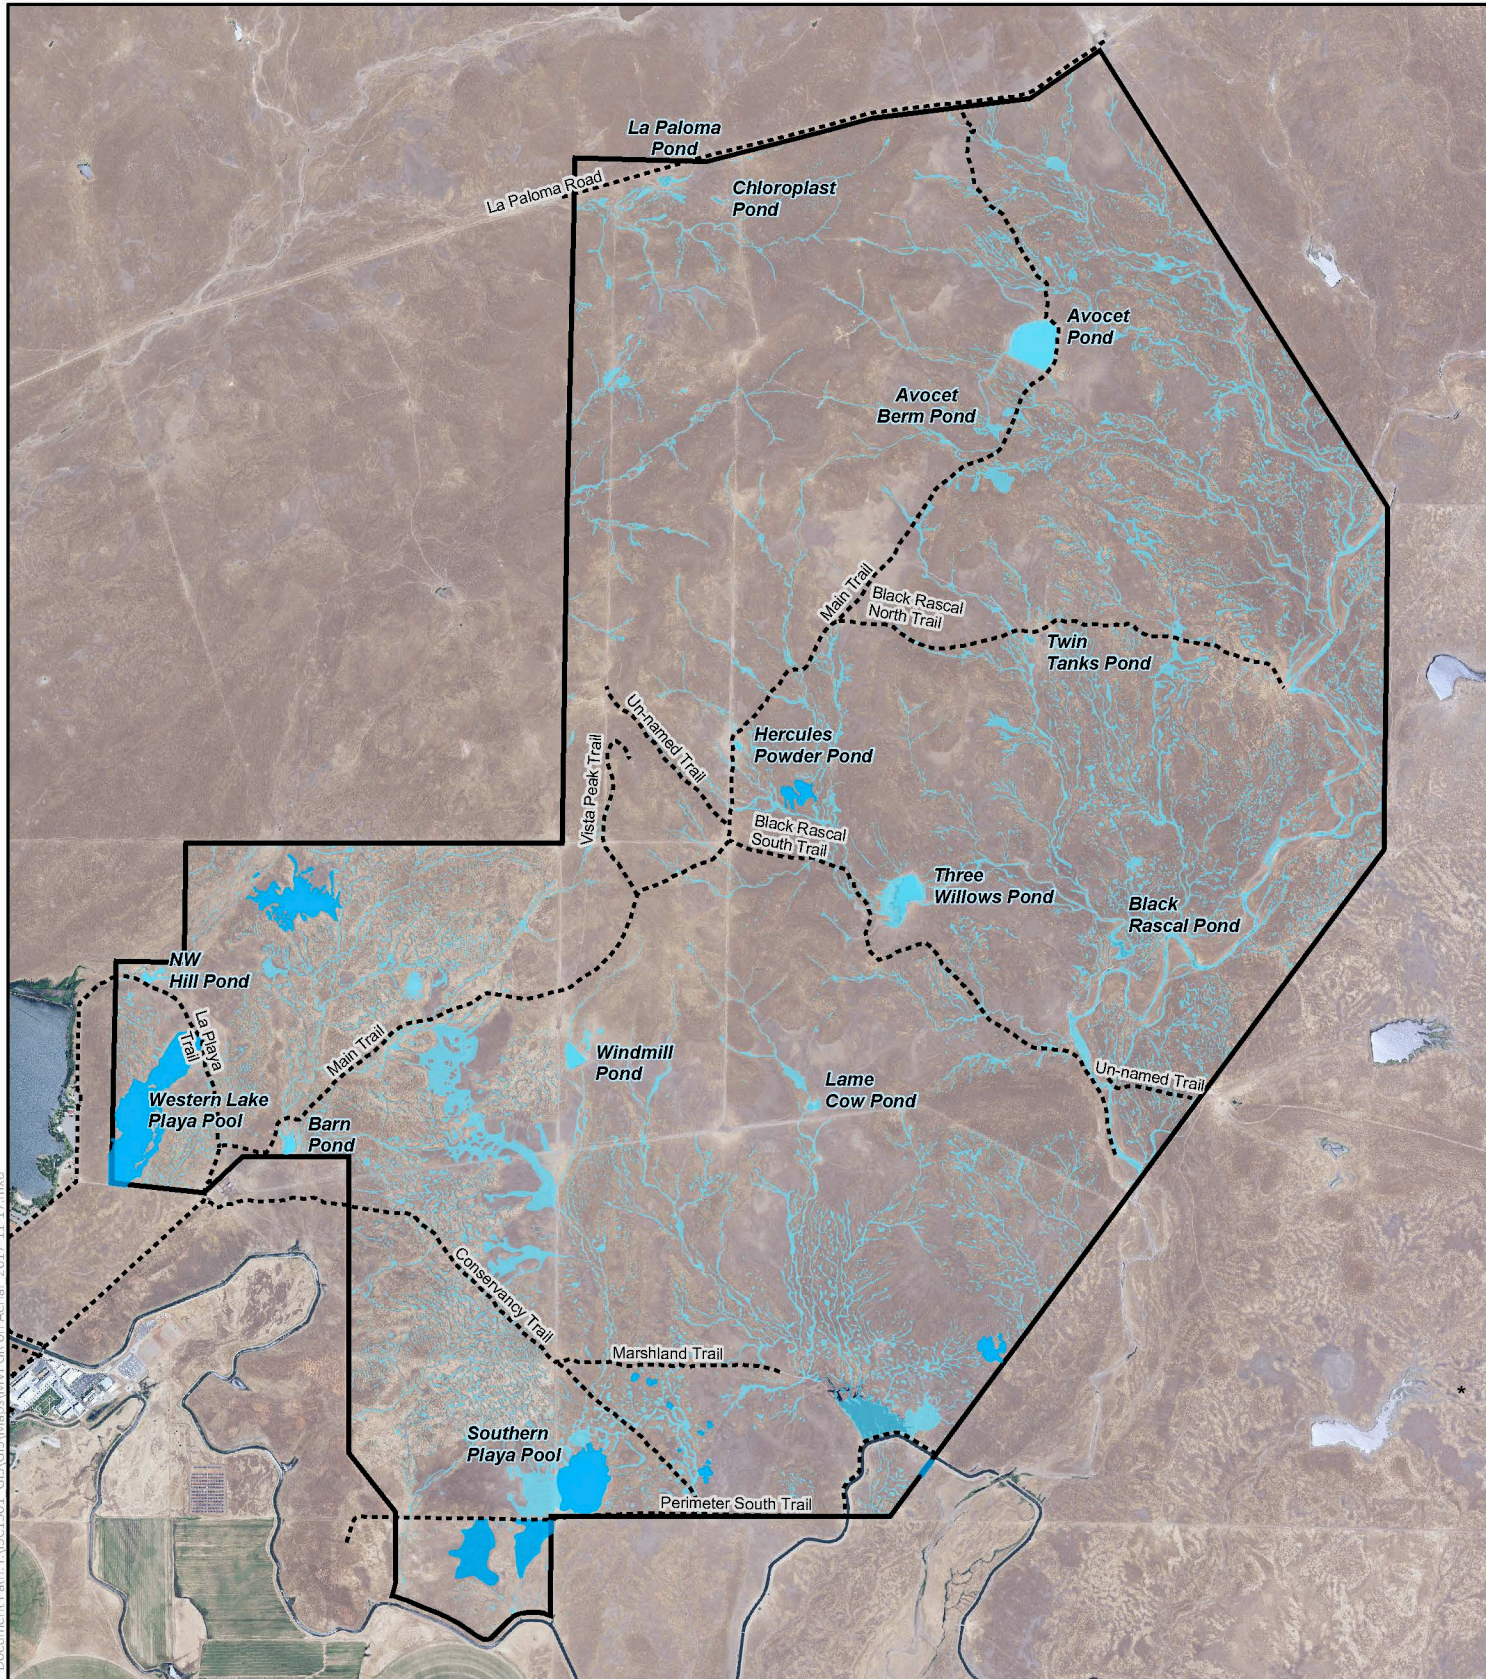

Document Path: I:\SC1501_GIS\GIS\Map\MMV\PCF on Aerial_2017-11-17.mxd

Merced Vernal Pools and Grassland Reserve

Date: 11/17/2017

UNIVERSITY OF CALIFORNIA, MERCED
OFFICE OF PLANNING & BUDGET
GEOSPATIAL ANALYTICS
&
CARTOGRAPHIC SERVICES